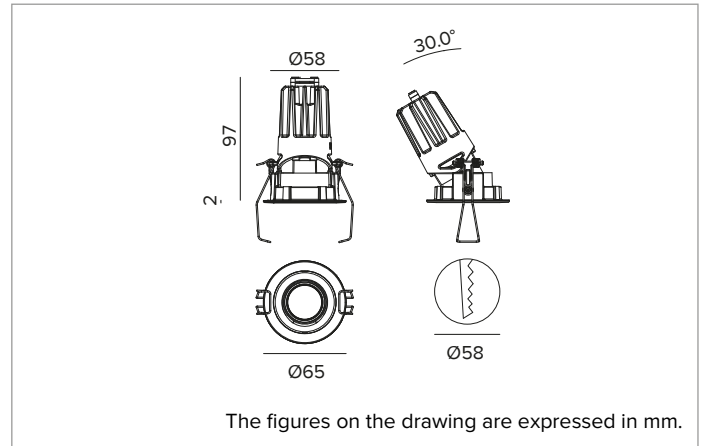

1T8481EL | CTEVO ARCHITECTURAL 58

Adjustable recessed LED projector in a trim version

	4000K	H(m)	D(m)	Emax(lx)
	Ra90		53°	
Fixture Power	10W	1	0.99	1285
Source Flux	1266lm	2	1.99	321
Fixture Flux	926lm	3	2.98	143
Efficacy	95lm/W	4	3.98	80
TS1336	Imax=1022cd/klm	Imax	1294cd	5
			4.97	51

CCT nominal: 4000K

Lifetime (L80/B10): >50000h tq +25°C

ILLUMINOTECHNICAL CHARACTERISTICS

WFL Version - a moulded black plastic optical holder with convex faceted highly reflective anodised aluminium precision optics, a holographic diffusion filter and a black silicone cut off ring. UGR<19 (EN 12464-1).

Optic: REFLECTOR

Beam angles: WFL

Optical efficiency: 73%

Fixture flux: 926lm

Luminous efficacy: 95lm/W

Photobiological safety: Compliant with RG1 low risk group

MECHANICAL CHARACTERISTICS

Moulded black plastic optic holder and die-cast aluminium heat sink in black color. Black colour cover. The optical unit can be adjusted up to 30° on the vertical plane. Trim version with an integrated black ring.